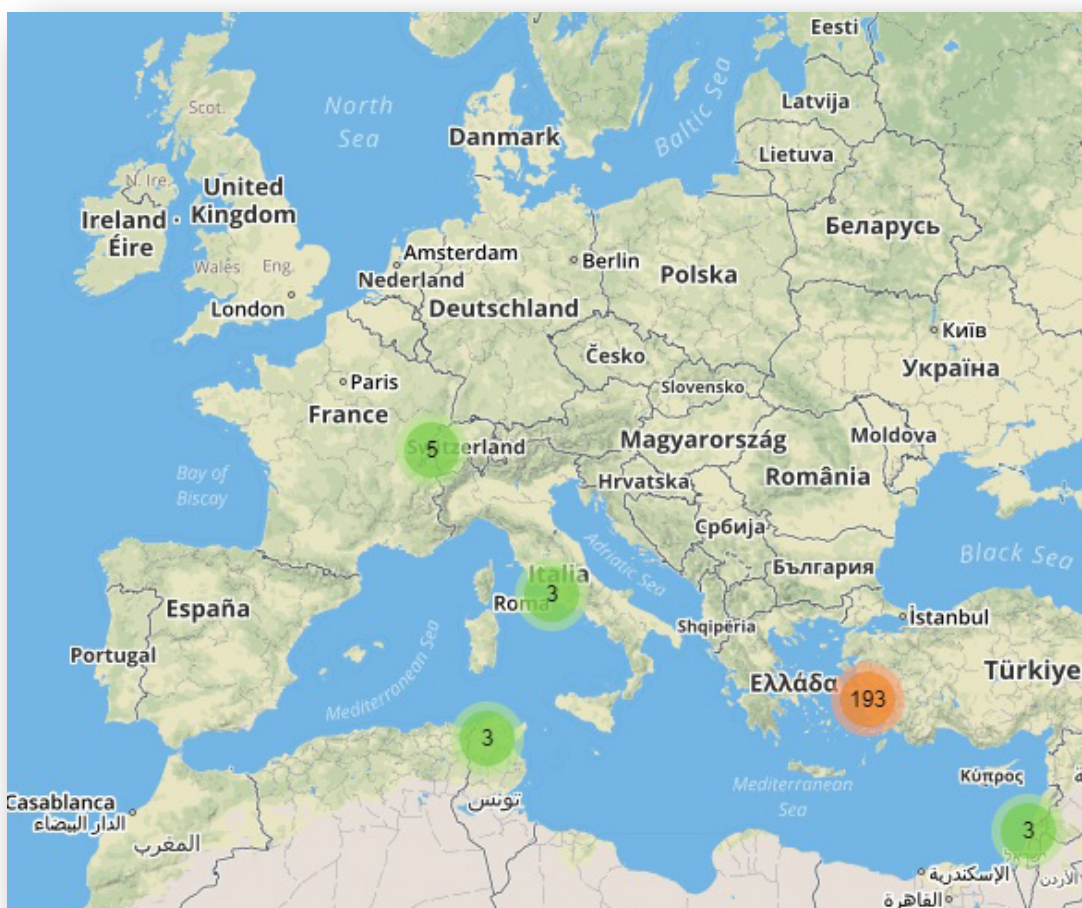

LOCUS LUDI

The Cultural Fabric of Play and
Games in Classical Antiquity

Workshop

Mapping Antiquity

University of Fribourg

17 january 2020

Maison Kairos, Rue Guillaume-Techtermann 8a

Contact : veronique.dasen@unifr.ch

alessandro.pace@unifr.ch

www.locusludi.ch

LOCUS LUDI

The Cultural Fabric of Play and
Games in Classical Antiquity

Workshop Mapping Antiquity

Maison Kairos, Rue Guillaume-Techtermann 8a

Morning

- Chair** Ulrich Schädler, Fribourg, ERC Locus Ludi/ Musée Suisse du Jeu
- 09h00** Véronique Dasen, Fribourg, ERC Locus Ludi - Welcome
- 09h15** Elton Barker, Open University, Pelagios Team (by Skype)
Mapping Ancient Geographies
- 09h30** Cameron Browne, Maastricht, ERC Digital Ludeme Project
Modelling the Evolution of Traditional Games
- 10h15** Round Table - Pause
- 10h45** Thomas Galoppin, Antoine Laurent, Toulouse, ERC MAP (Mapping Ancient Polytheisms)
Mapping Ancient Polytheisms: la représentation en réseau(x) de la pluralité du divin dans les mondes grec et sémitique
- 11h30** Alessandro Pace, Fribourg, ERC Locus Ludi
ERC Locus Ludi and Ludus Database : a New Tool for Mapping Ancient Boardgames
- 12h15** Round Table

Lunch

Afternoon

- Chair** Alexandra Attia, Fribourg, ERC Locus Ludi
- 14h00** Luana Toniolo, Parco Archeologico di Pompei
The Cartography of Pompeii between Knowledge and Conservation
- 15h00** Thomas Daniaux, Lorient/Fribourg
Mapping Aventicum (Switzerland) and New Observations on Dices
- 16h00** Round Table

Train station > avenue de Pérolles > rue Hans Fries